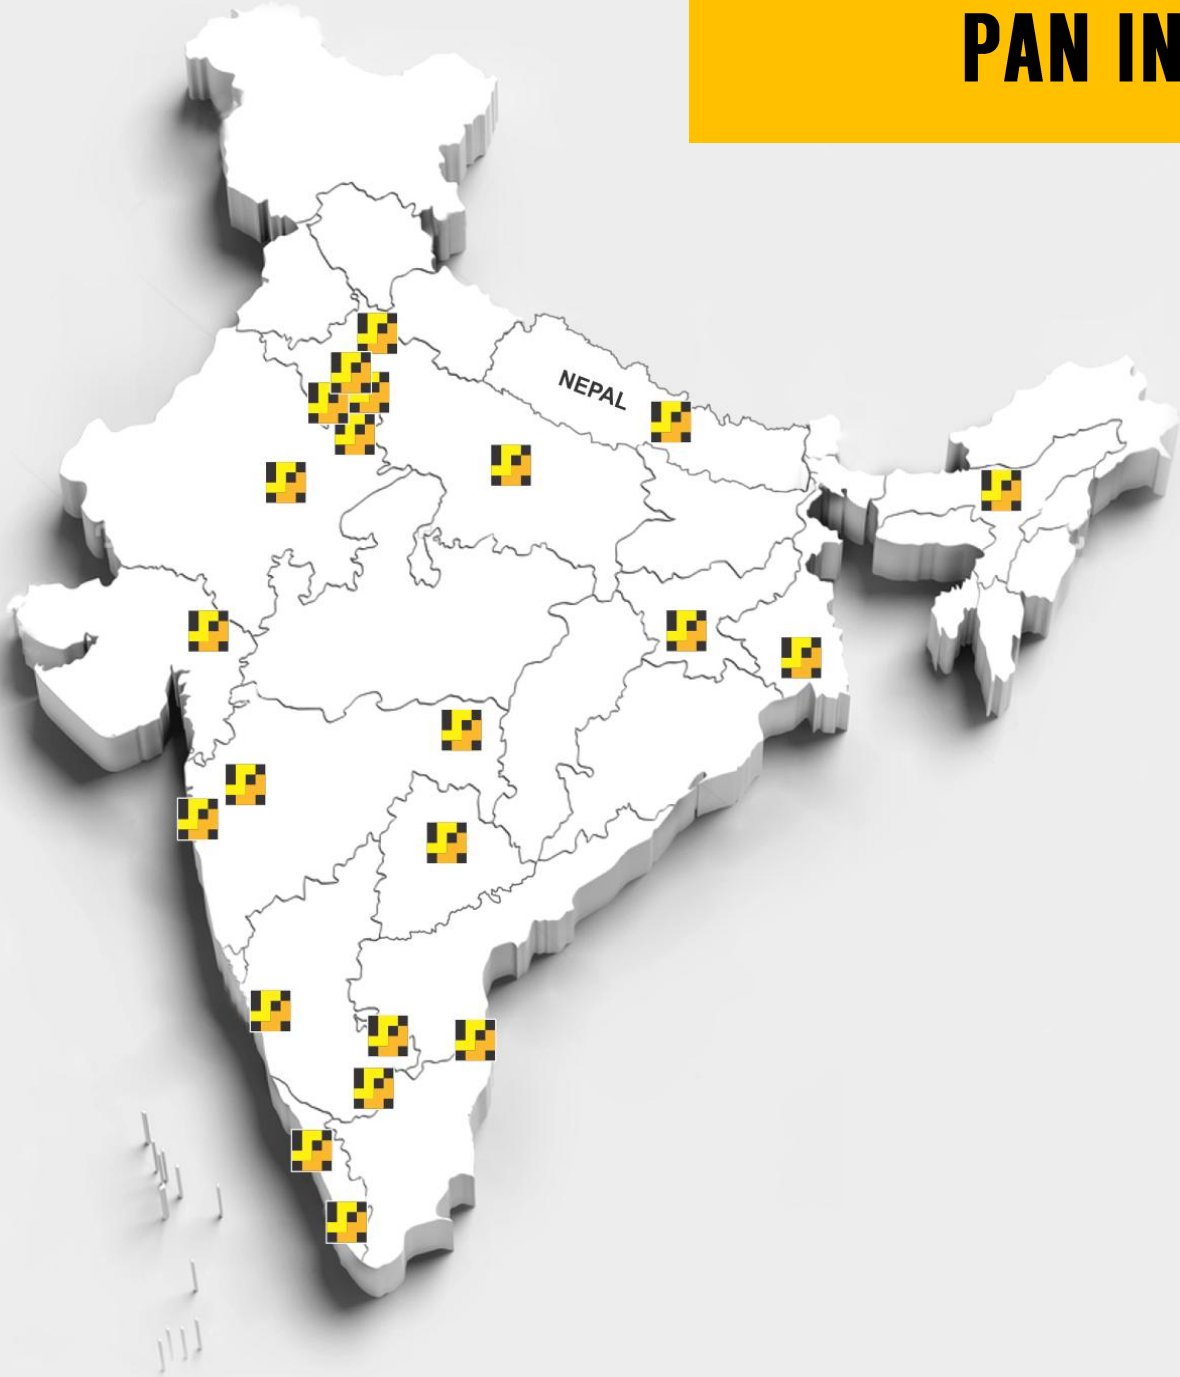

PAN INDIA PRESENCE

26
**EXCLUSIVE
KITCHEN & WARDROBE
STORES**

20
CITIES