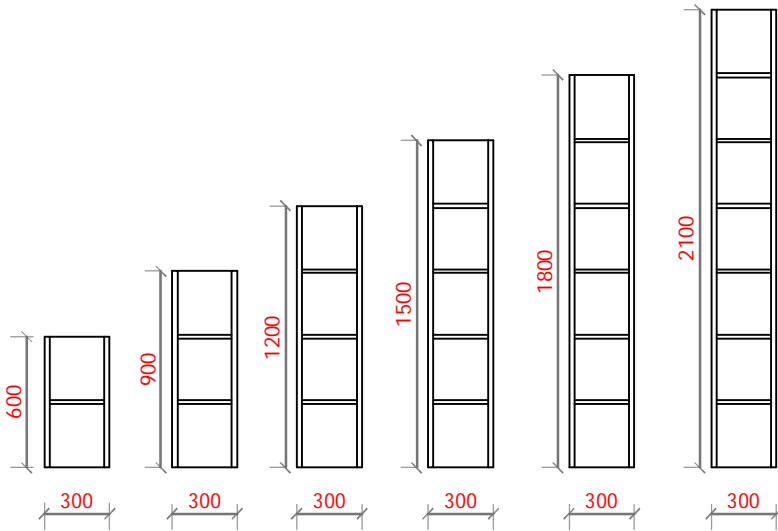

04	WALL OPEN BOX																		
						FASCIA :													
WIDTH		300		WIDTH		450		WIDTH		600									
DEPTH		330		DEPTH		330		DEPTH		330									
HEIGHT		300		HEIGHT		450		HEIGHT		600									
05		WALL OPEN BOX					WIDTH		450 / 600 / 800 / 900										
								DEPTH		220 / 330									
								HEIGHT		300									
										FASCIA :									
								PRELAM MDF		MDF FOIL WOOD GRAN		MDF FOIL HIGH GLOSS		GLASS MDF		AL. PROFILE GLASS SH		G20 IN IRON GREY (EGO)	
								-		-		-		-		-		-	
										HANDLE :									
								EDGE PROFILE		SURFACE MOUNTED		PUSH-TO-OPEN							
								-		-		-							

LADDER SHELF UNIT - HORIZONTAL

FOR HORIZONTAL

WIDTH	600 / 900 / 1200 / 1500 / 1800 / 2100
DEPTH	330
HEIGHT	300

FASCIA :

PRELAM MDF	MDF FOIL WOOD GRAIN	MDF FOIL HIGH GLOSS	GLASS MDF	AL. PROFILE GLASS SH.	G20 IN IRON GREY (EGO)
-	-	-	-	-	-

HANDLE :

EDGE PROFILE	SURFACE MOUNTED	PUSH-TO-OPEN
-	-	-

LADDER SHELF UNIT - VERTICAL

FOR VERTICAL

WIDTH	300
DEPTH	330
HEIGHT	600 / 900 / 1200 / 1500 / 1800 / 2100

FASCIA :

PRELAM MDF	MDF FOIL WOOD GRAIN	MDF FOIL HIGH GLOSS	GLASS MDF	AL. PROFILE GLASS SH.	G20 IN IRON GREY (EGO)
-	-	-	-	-	-

HANDLE :

EDGE PROFILE	SURFACE MOUNTED	PUSH-TO-OPEN
-	-	-

	WIDTH	600 / 800 / 900 / 1200 / 1500 / 1800
	DEPTH	330 / 430
	HEIGHT	30 mm
	FINISH :	
	MDF / PPB	

BACK PANEL		WIDTH	300 / 450 / 600
		DEPTH	68mm (50mm FRAME + 18mm PANEL)
		HEIGHT	600 / 900 / 1200 / 1500 / 1800 / 2100 / 2400 (as per length)
FINISH : LAMINATE / HIGH GLOSS			
<p>FRAME</p> <p>BACK PANEL</p> <p>PANELING ON FRAME</p>			