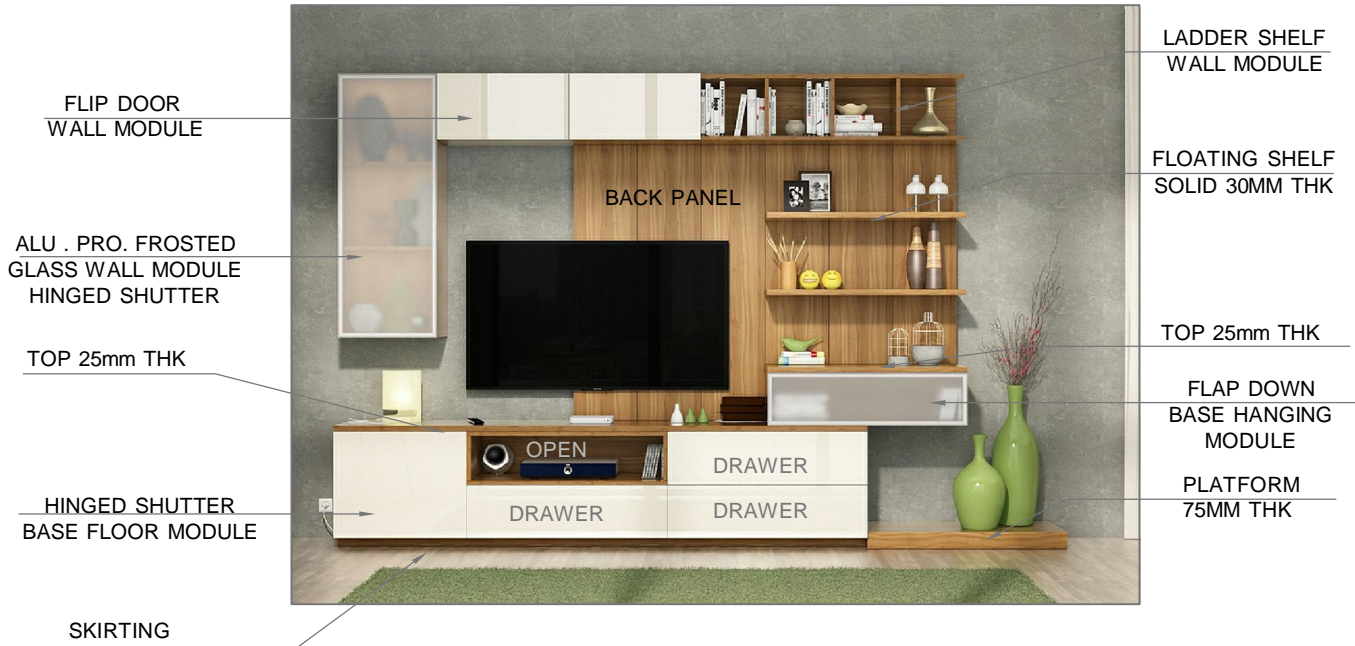

MODULAR ENTERTAINMENT UNIT

Rev-24/07/17

MODULAR ENTERTAINMENT UNIT

ENTERTAINMENT UNIT MODULES

ELEMENTS OF ENTERTAINMENT UNIT

(1)	BASE HANGING MODULE	(6)	LADDER SHELF MODULE
(2)	BASE FLOOR MODULE	(7)	FLOATING SHELF
(3)	SKIRITNG	(8)	OPEN BOX
(4)	TOP	(9)	BACK PANEL
(5)	WALL MODULE	(10)	PLATFORM

BASE MODULE - HANGING UNIT		SPECIFICATIONS					
01	OPEN BOX 	WIDTH	450 / 600 / 800 / 900				
		DEPTH	430				
		HEIGHT	240 / 300				
		FASCIA :					
		PRELAM MDF	MDF FOIL WOOD GRAIN	MDF FOIL HIGH GLOSS	2 mm GLASS MDF	AL.PROFILE GLASS SH. G20	G20 IN IRON GREY (EGO)
		-	-	-	-	-	-
		HANDLE :					
		EDGE PROFILE	SURFACE MOUNTED		PUSH-TO-OPEN		
		-	-		-		
02	OPEN BOX WITH GLASS SHELF 	WIDTH	450 / 600 / 800 / 900				
		DEPTH	430				
		HEIGHT	300				
		FASCIA :					
		PRELAM MDF	MDF FOIL WOOD GRAIN	MDF FOIL HIGH GLOSS	2 mm GLASS MDF	AL.PROFILE GLASS SH. G20	G20 IN IRON GREY (EGO)
		-	-	-	-	-	-
		HANDLE :					
		EDGE PROFILE	SURFACE MOUNTED		PUSH-TO-OPEN		
		-	-		-		
03	DRAWER 	WIDTH	450 / 600 / 800 / 900				
		DEPTH	430				
		HEIGHT	240 / 300				
		FASCIA :					
		PRELAM MDF	MDF FOIL WOOD GRAIN	MDF FOIL HIGH GLOSS	2 mm GLASS MDF	AL.PROFILE GLASS SH. G20	G20 IN IRON GREY (EGO)
		✓	✓	✓	✓	NA	NA
		HANDLE :					
		EDGE PROFILE	SURFACE MOUNTED		PUSH-TO-OPEN		
		✓	✓		✓		