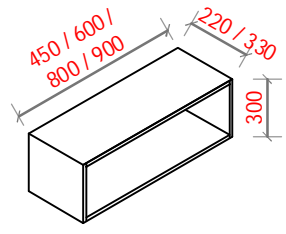

04	WALL OPEN BOX																		
						FASCIA :													
WIDTH		300		WIDTH		450		WIDTH		600									
DEPTH		330		DEPTH		330		DEPTH		330									
HEIGHT		300		HEIGHT		450		HEIGHT		600									
05		WALL OPEN BOX					WIDTH		450 / 600 / 800 / 900										
								DEPTH		220 / 330									
								HEIGHT		300									
										FASCIA :									
								PRELAM MDF		MDF FOIL WOOD GRAN		MDF FOIL HIGH GLOSS		GLASS MDF		AL. PROFILE GLASS SH		G20 IN IRON GREY (EGO)	
								-		-		-		-		-		-	
										HANDLE :									
								EDGE PROFILE		SURFACE MOUNTED		PUSH-TO-OPEN							
								-		-		-