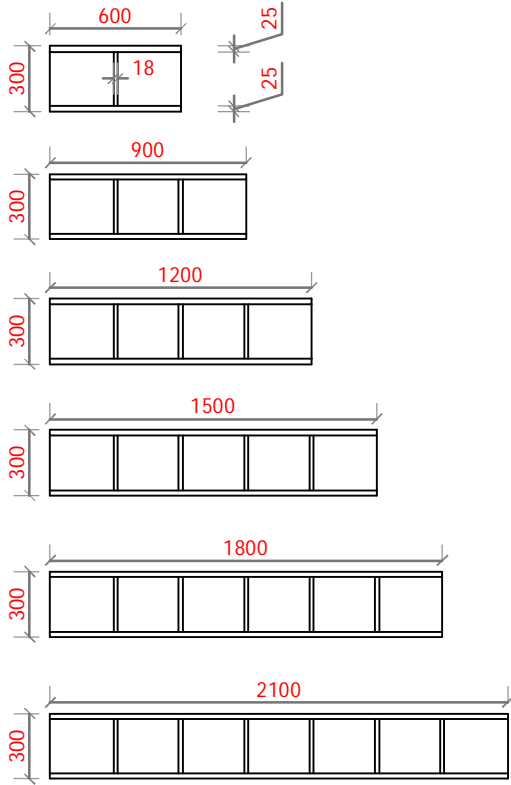

LADDER SHELF UNIT - HORIZONTAL

FOR HORIZONTAL

WIDTH	600 / 900 / 1200 / 1500 / 1800 / 2100
DEPTH	330
HEIGHT	300

FASCIA :

PRELAM MDF	MDF FOIL WOOD GRAIN	MDF FOIL HIGH GLOSS	GLASS MDF	AL. PROFILE GLASS SH.	G20 IN IRON GREY (EGO)
-	-	-	-	-	-

HANDLE :

EDGE PROFILE	SURFACE MOUNTED	PUSH-TO-OPEN
-	-	-