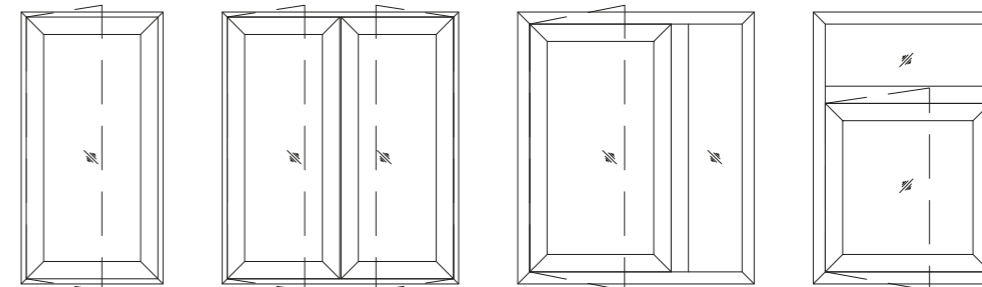

Handle options

Cremone

Detachable

Double-door

Cockspur

Product specifications (size)

Max Sash Height (m): 2700

Glass Range (mm): 6-20

Sightline (mm): 95 (frame + shutter)

Popular typologies

Openable windows

ETE-CS series

WiWA[®] certified for superior wind, water and air performance.

Optimised fabrication process for a cost efficient solution. Specially designed for ventilator windows.