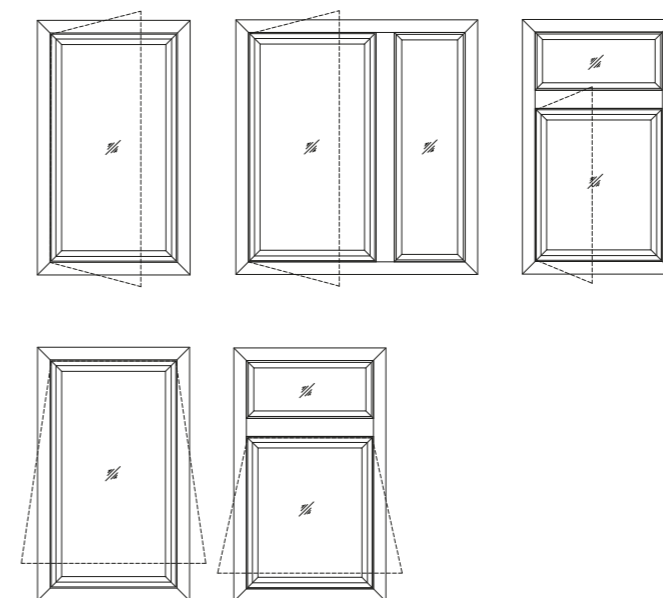

Product specifications (size)

Max Sash Height (m): 2400

Glass Range (mm): 6-20

Sightline (mm): 62

Popular typologies

Casement windows and doors

410C series

Compact and easy to maintain.

Handle options

Cremone

Detachable

Double-door

Cockspur

Product specifications (size)

Max Sash Height (m): 2700

Glass Range (mm): 6-20

Sightline (mm): 95 (frame + shutter)

Popular typologies

Openable windows

ETE-CS series

WiWA[®] certified for superior wind, water and air performance.

Optimised fabrication process for a cost efficient solution. Specially designed for ventilator windows.

Cockspur

Product specifications (size)

- Max Sash Height (mm): 1500
- Glass thickness (mm): 5-6
- Sightline (mm): Frame - 39.6, Window Sash - 56.1

Popular typologies

Colours

We have a wide range of colour options to help you find the right fit for your home.