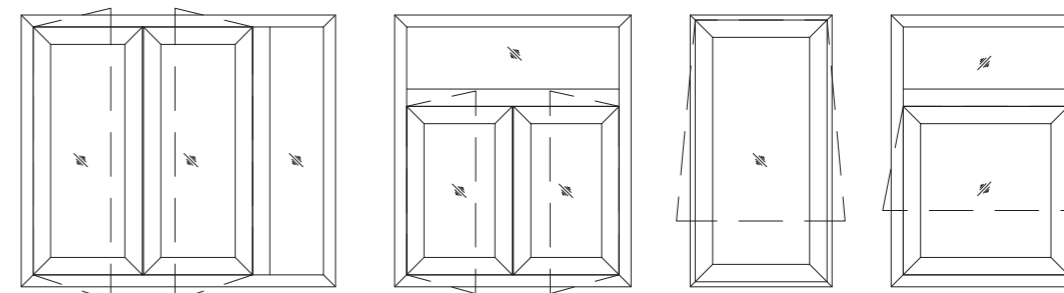

Casement windows and doors

410C series

Compact and easy to maintain.

Wide openings offer uninterrupted views of the world outside.

WiWA® certified, sturdy designs for extreme weather resistance.

WiWA® Score

Wind		9
Water		8
Air		8
Overall		8

Certified as per:

Wind: Class C5 (2.0 kpa) as per BSEN12210
Water: Class 7A (300 pa) as per BSEN12208
Air: Class 2 (300 pa) as per BSEN12207

Handle options

Product specifications (size)

Max Sash Height (m): 2700

Glass Range (mm): 6-20

Sightline (mm): 95 (frame + shutter)

Popular typologies