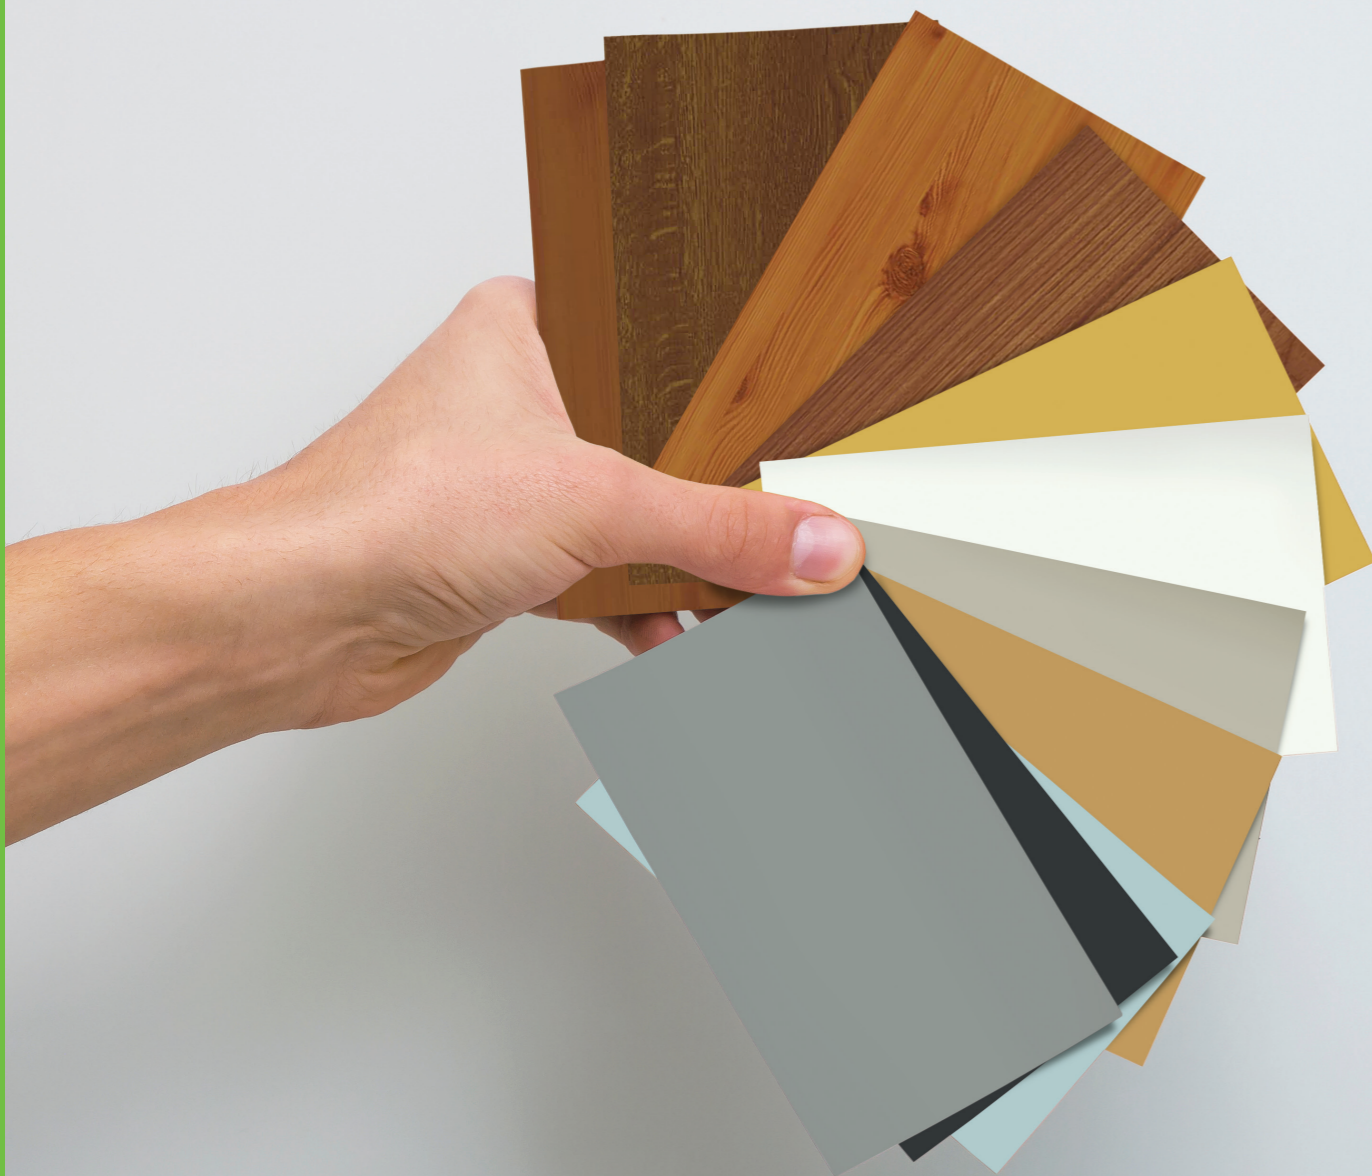

Visit your nearest dealer or contact our executive to know more about available colours.

Revolutionary window technology, design and service.

This is what enables us to transform your home. For you to let the world in when you want to, and shut the world out when you need to.